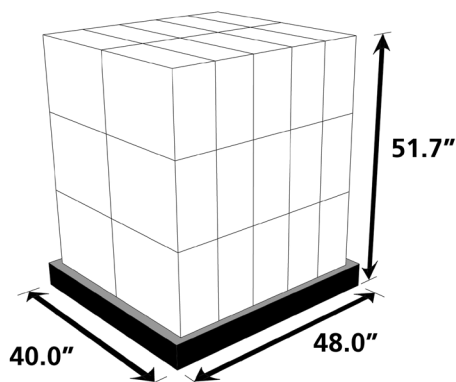

ORDERING INFORMATION

MODEL NUMBER	DESCRIPTION	ITEM NUMBER	UPC CODE
PIXMA MG3520 Black	Wireless Inkjet Photo All-In-One	8331B002AA	0 13803 21576 2

COMPATIBLE INK			
PG-240XXL	XXL Black Ink Cartridge	5204B001AA	0 13803 13494 0
PG-240XL	XL Black Ink Cartridge	5206B001AA	0 13803 13495 7
PG-240	Black Ink Cartridge	5207B001AA	0 13803 13496 4
CL-241XL	XL Color Ink Cartridge	5208B001AA	0 13803 13497 1
CL-241	Color Ink Cartridge	5209B001AA	0 13803 13498 8
PG-240XL/CL-241XL Combo Pack with GP-502 Paper	XL Cartridge/Paper Combo Pack	5206B005AA	6 60685 04096 0

FOR REFERENCE ONLY

PALLET INFORMATION

ORIGIN	
Country of Origin	Vietnam
Tariff Number	8443310000
PRODUCT INFORMATION	
Individual Printer Dimensions	17.7" (W) x 12.0" (D) x 6.0" (H)
Individual Box Dimensions	19.7" (W) x 8.9" (D) x 15.4" (H)
Weight of Individual Printer	11.7 lbs.
Weight of Individual Box	16.1 lbs.
PALLET INFORMATION	
Number of Boxes per Pallet	30
Dimensions (Pallet and Boxes)	40.0" (W) x 48.0" (D) x 51.7" (H)
Dimensions without Pallet	39.4" (W) x 44.5" (D) x 46.2" (H)
Loaded Pallet Weight	533.0 lbs.
DATE	
Availability	September 2013