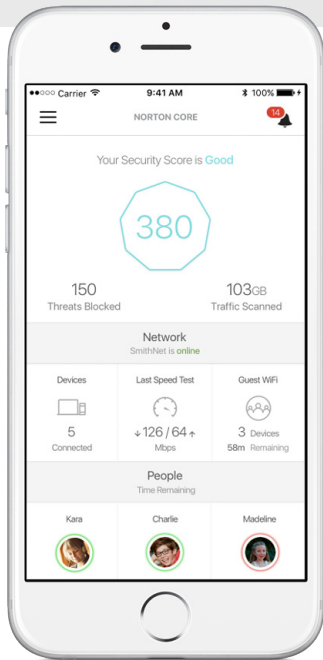

#### Mobile Network Control

Manage your home network, right from your phone. The app shows you exactly what devices are on your network at any given time, plus upload and download speeds. It even gives you the power to adjust WiFi settings and control bandwidth by device—no matter where you are.<sup>3</sup>

Features	Standard WiFi Router	Standard Antivirus	Norton Core
Firewall protection	•	•	•
Defends against viruses, spyware, malware and other online threats		•	•
Safeguards identity and online transactions		•	•
On-the-go device protection <sup>3</sup>		•	•
Comprehensive parental controls			•
IoT device protection			•
Network level protection			•
Mobile-app network control <sup>3</sup>			•
Security Score			•

# Norton Core Is Built To Perform

Core's amazing coverage and speed means you can stream to your heart's content—from any room in your home<sup>2</sup>—while keeping your connected home network secure.

## Upload and Download Speeds

Know your bandwidth, by device and network wide.